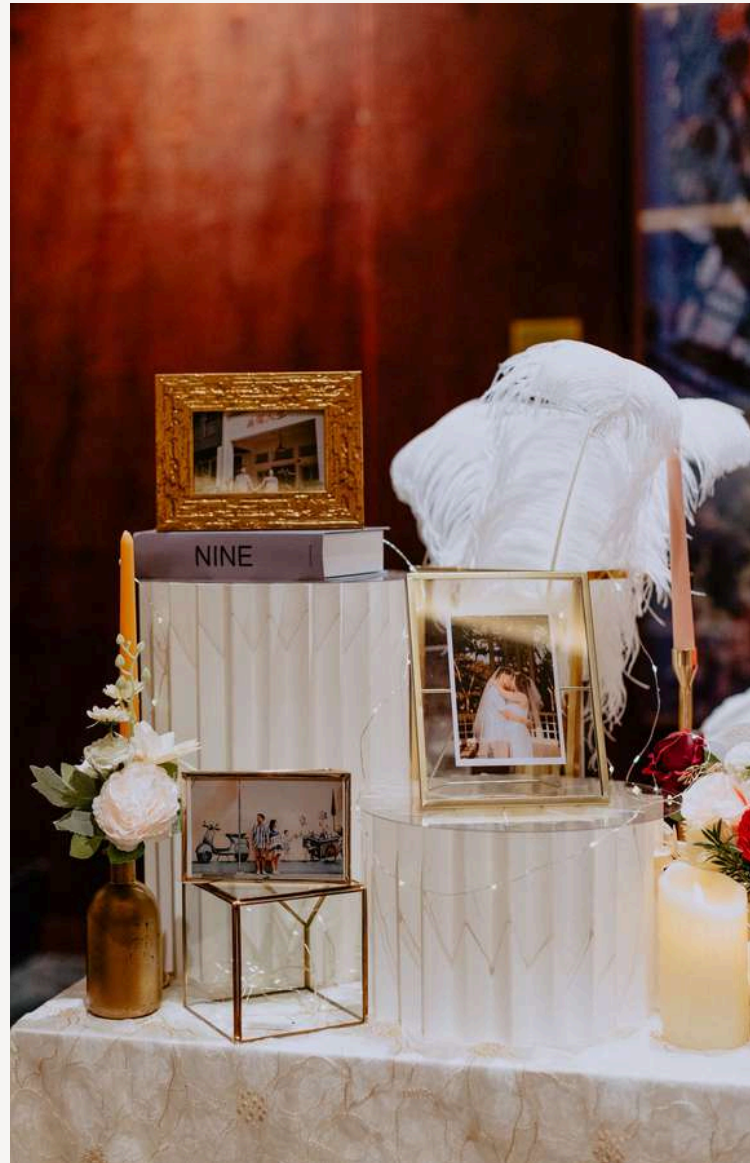

# BUNDLE D

1 x reception table styling

1 x photo wall

inclusive

5 x 4R photo prints

9 x foam board prints

faux themed floral

element table decor