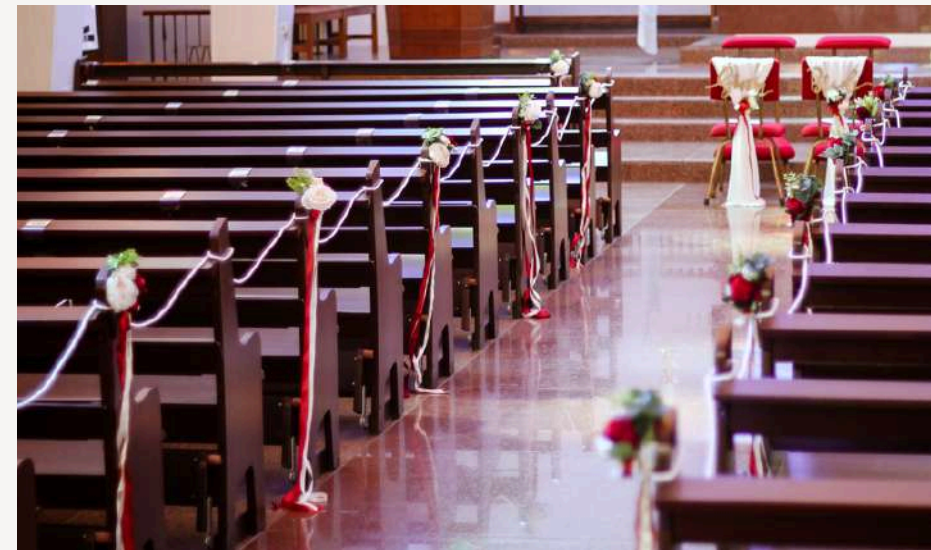

FLORAL PEWS

nude

red

lilac blue