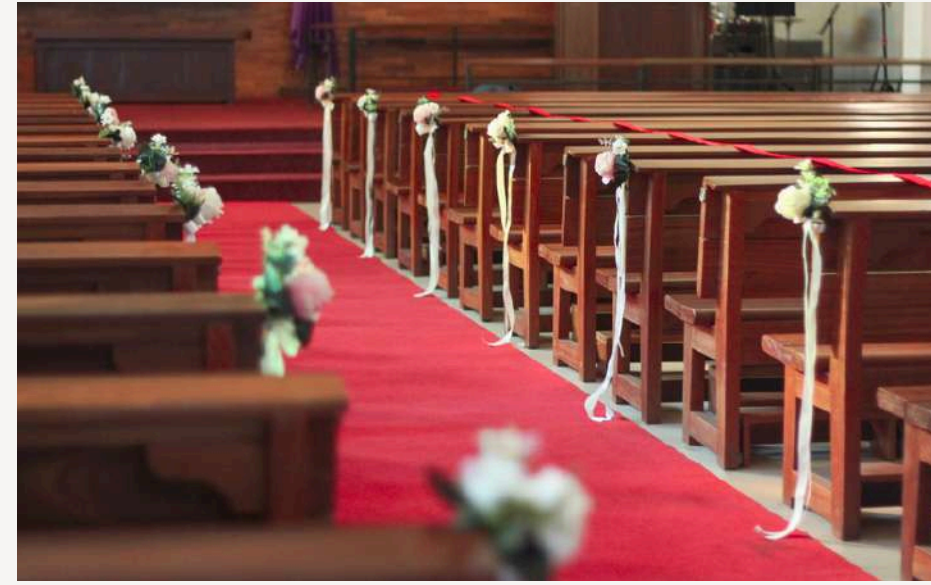

FLORAL PEWS

nude

red

lilac blue