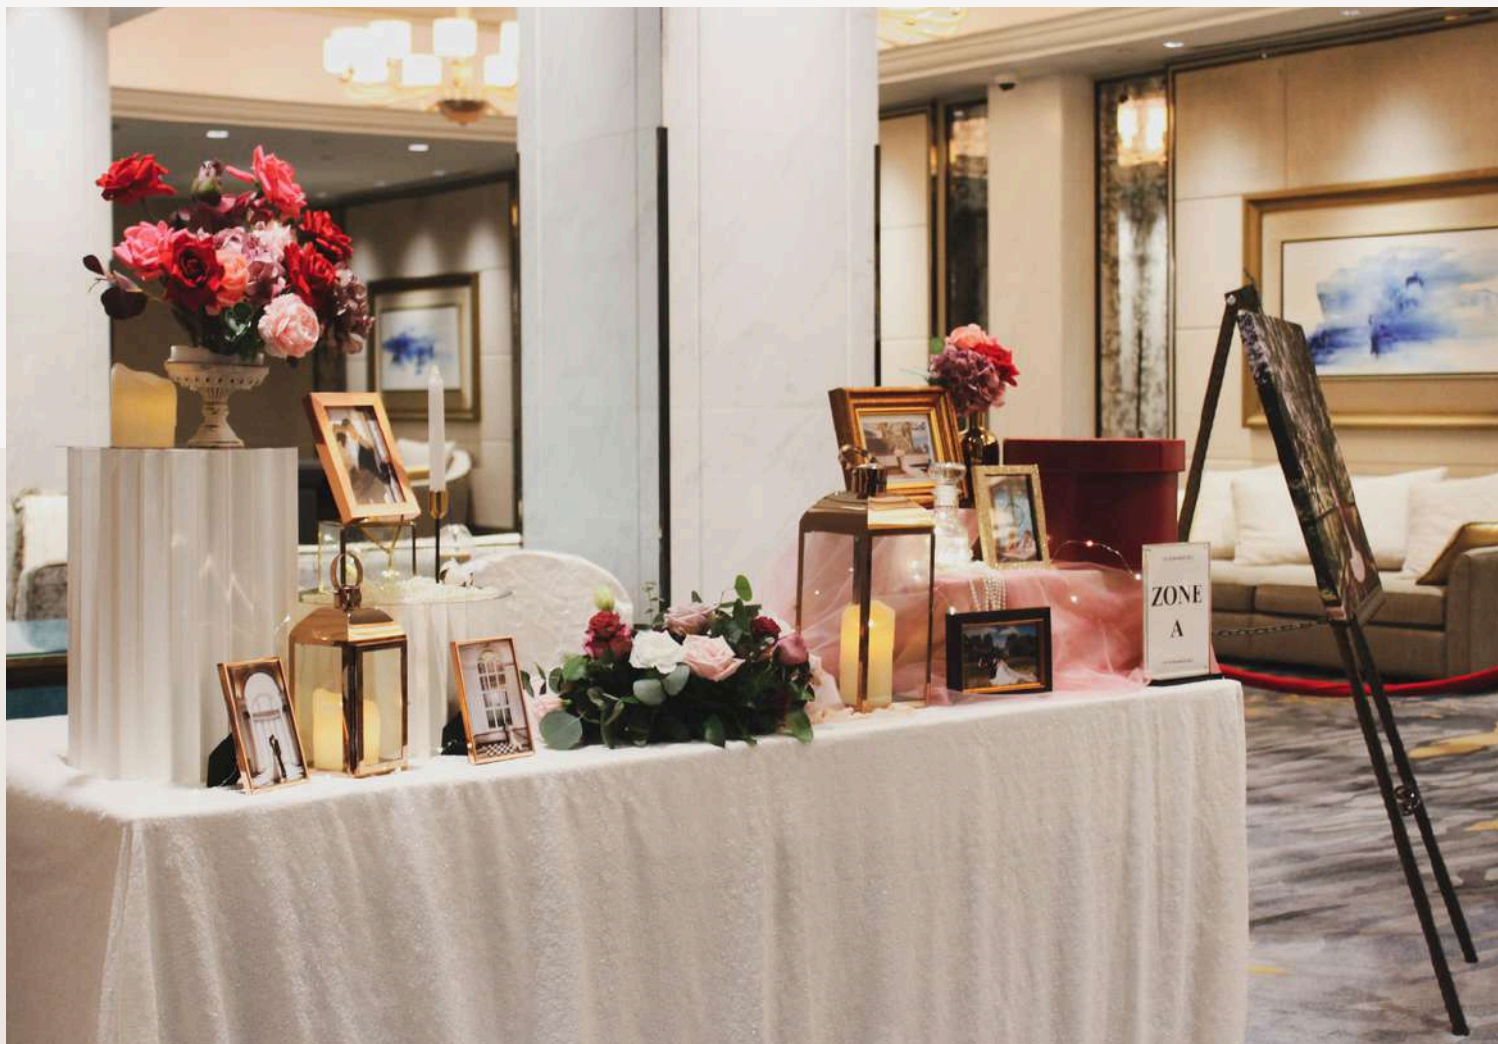

# BUNDLE B

1 x reception table styling  
1 x photo gallery set (black / white frame)

inclusive

5 x 4R photo prints

4 x collage photo strips

faux themed floral

element table decor