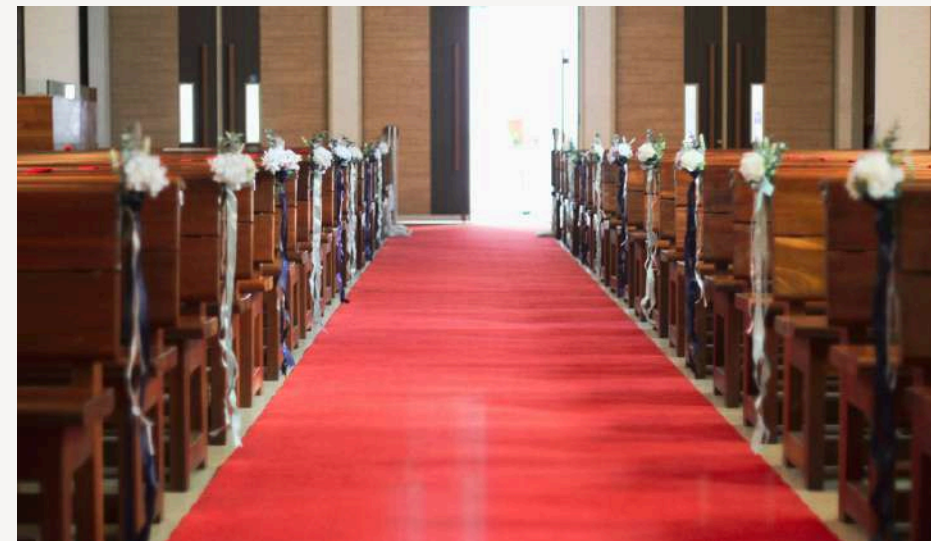

# FLORAL PEWS

pink

nude

red

white

lilac blue